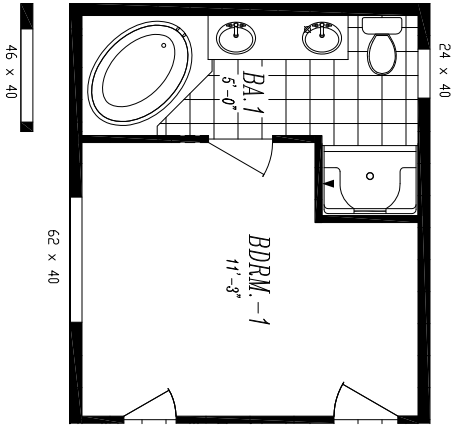

# CORNERSTONE COLLECTION

"GRANDVIEW" #1560A  
 15'-0" x 60'-0"  
 APPROX. 900 SQ. FT.

OPT. LUXURY BATH