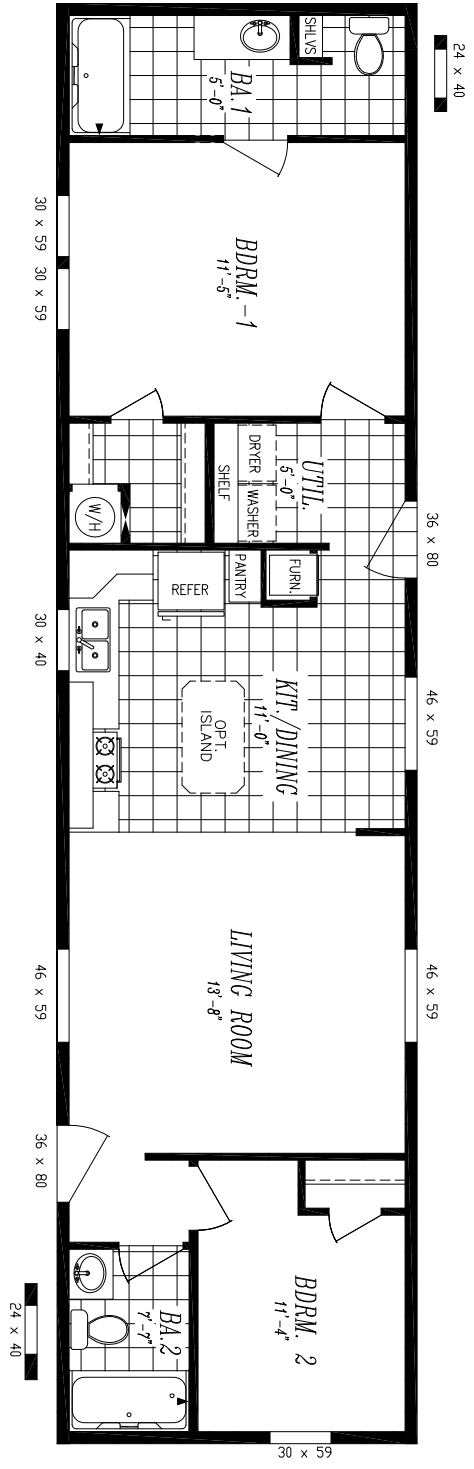

# CORNERSTONE COLLECTION

"GRANDVIEW" #1560A  
 15'-0" x 60'-0"  
 APPROX. 900 SQ. FT.

OPT. LUXURY BATH