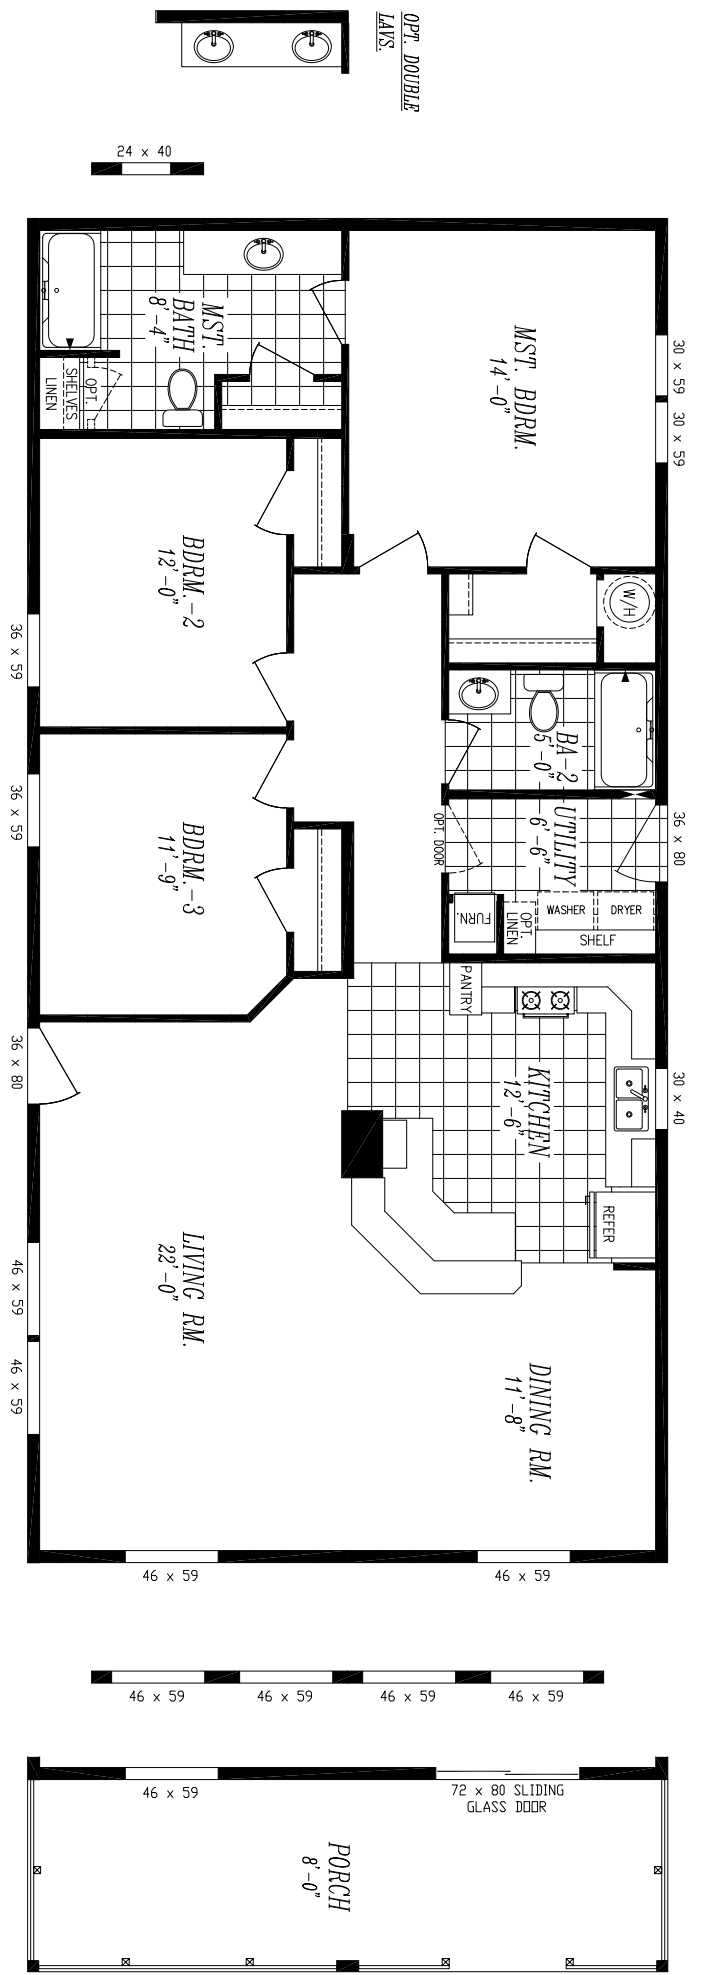

72 x 80 SLIDING
GLASS DOOR

46 x 59

CORNERSTONE COLLECTION

"DURANGO" #2856-B

26'-8" x 56'-0"

APPROX. 1,493 SQ. FT.