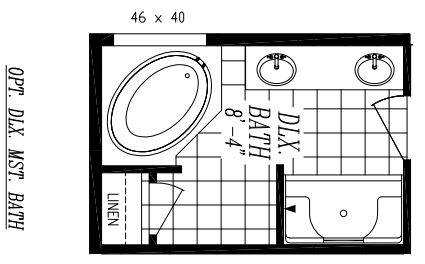

72 x 80 SLIDING
GLASS DOOR

46 x 59

CORNERSTONE COLLECTION

"DURANGO" #2856-B

26'-8" x 56'-0"

APPROX. 1,493 SQ. FT.