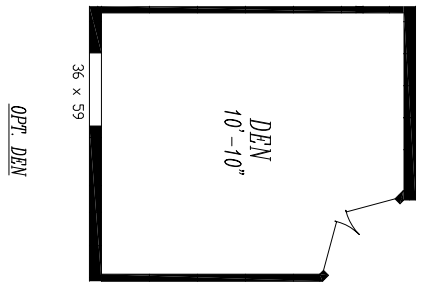

72 x 80 SLIDING
GLASS DOOR

46 x 59

CORNERSTONE COLLECTION

"DURANGO" #2856-B

26'-8" x 56'-0"

APPROX. 1,493 SQ. FT.