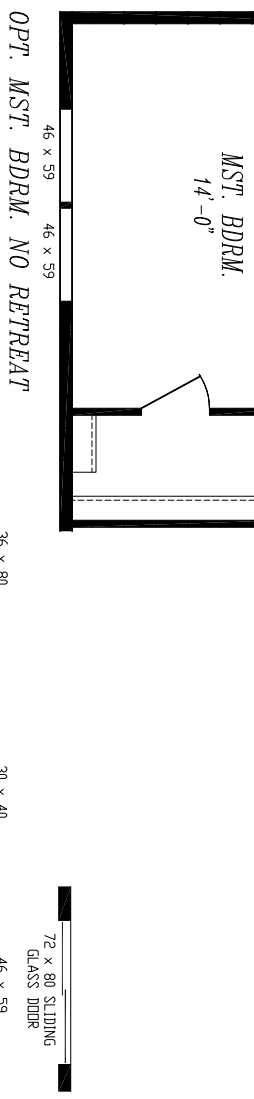

CORNERSTONE COLLECTION

"RIVERBED" #2868-A

26'-8" x 68'-0" APPROX. 1,814 SQ. FT.

OPT. RECESSED ENTRY