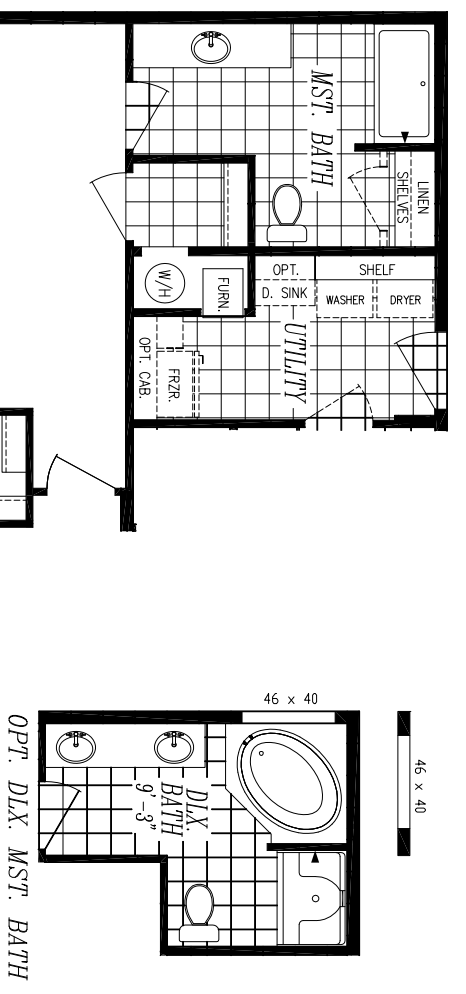

CORNERSTONE COLLECTION

"RIVERBED" #2868-A

26'-8" x 68'-0" APPROX. 1,814 SQ. FT.

OPT. RECESSED ENTRY