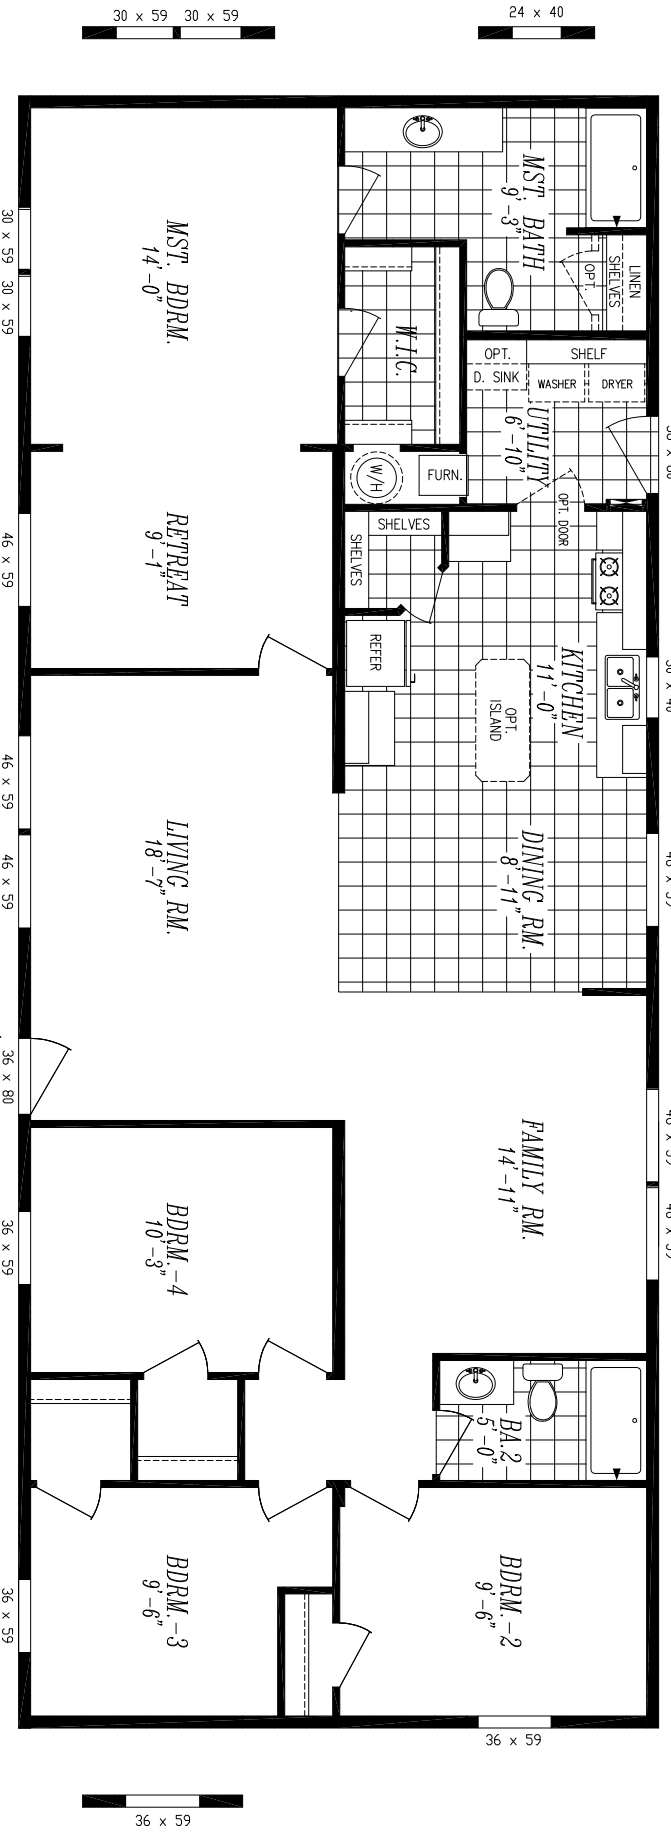

CORNERSTONE COLLECTION

"RIVERBED" #2868-A

26'-8" x 68'-0" APPROX. 1,814 SQ. FT.

OPT. RECESSED ENTRY