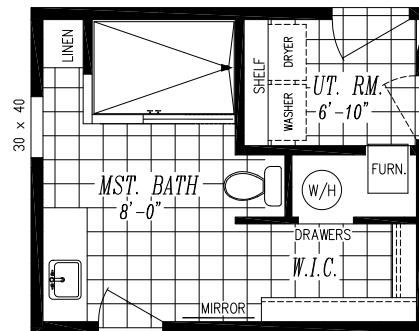

DESERT MANOR

"ARABIAN" 5502

26'-8" x 48'-0" Approx. 1,280 SQ. FT.

Dual sink opt.

Optional 48x72 tile shower