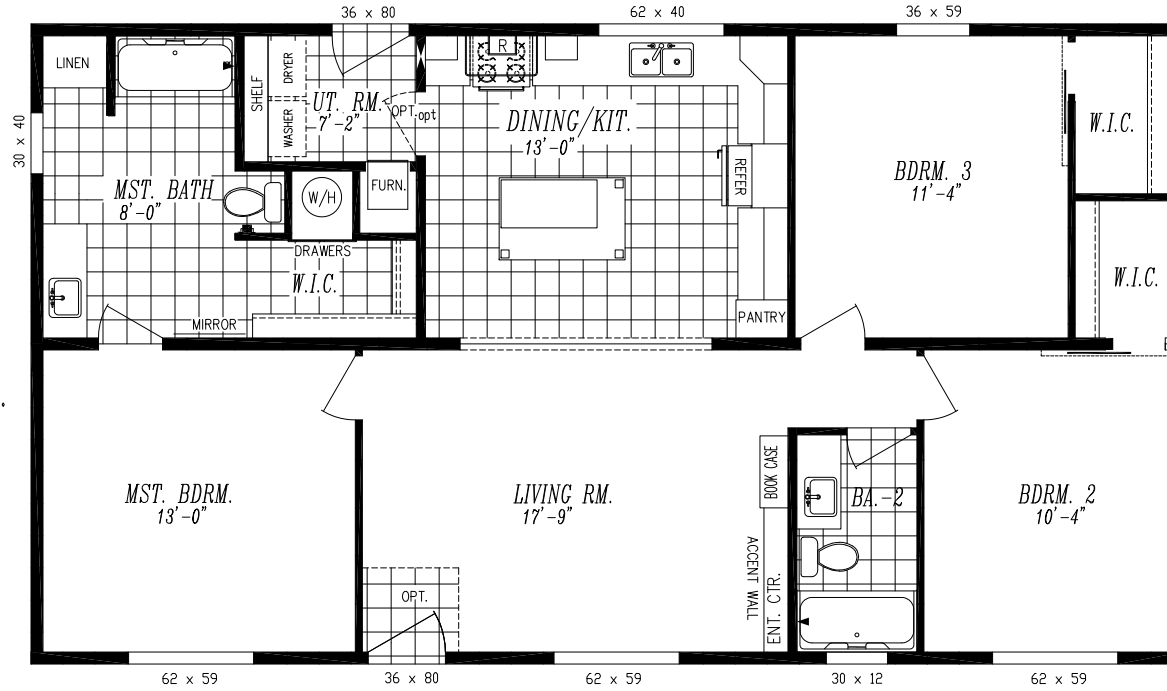

DESERT MANOR

"ARABIAN" 5502

26'-8" x 48'-0" Approx. 1,280 SQ. FT.

Dual sink opt.

Optional 48x72 tile shower