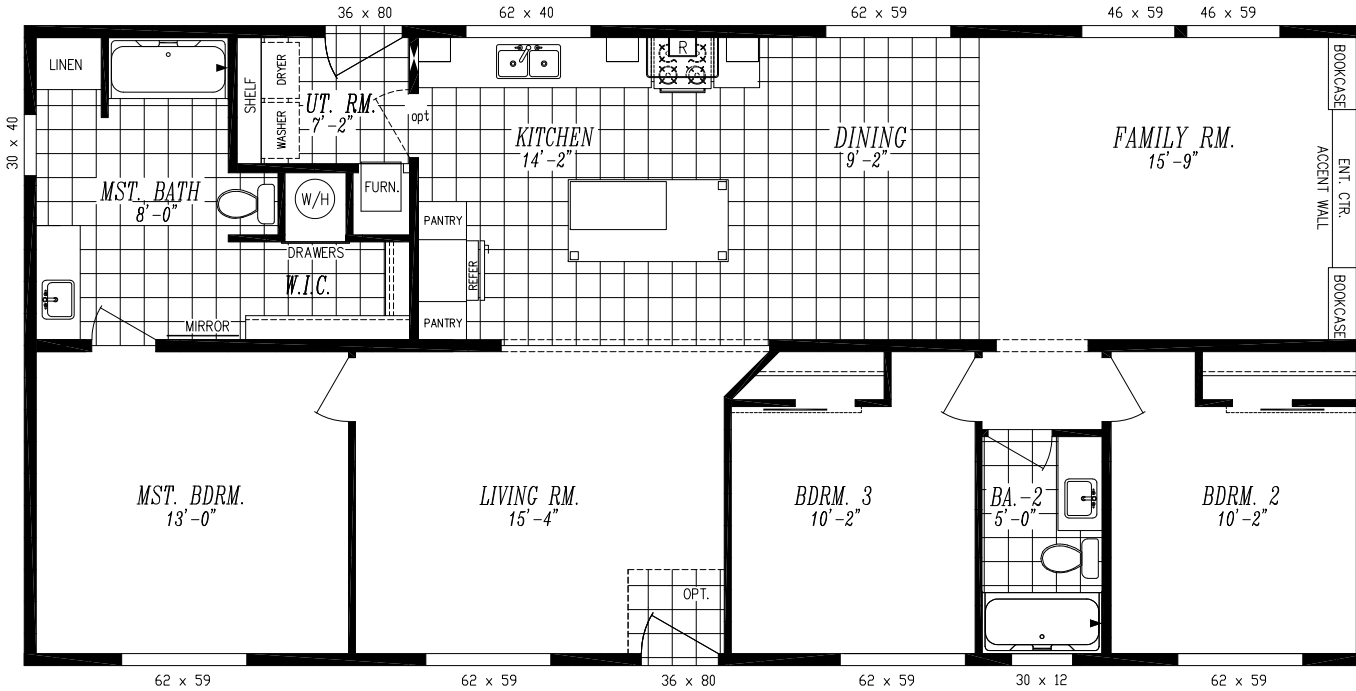

DESERT MANOR

"GOBI" 5503

26'-8" x 56'-0" Approx. 1,493 SQ. FT.

Dual sink opt.

Optional 48x72 tile shower