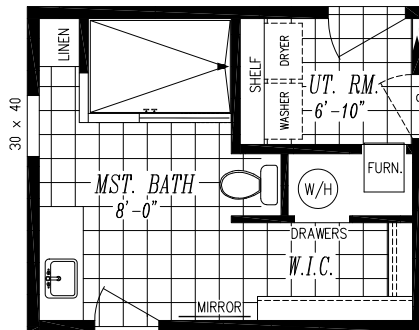

DESERT MANOR

"GOBI" 5503

26'-8" x 56'-0" Approx. 1,493 SQ. FT.

Dual sink opt.

Optional 48x72 tile shower