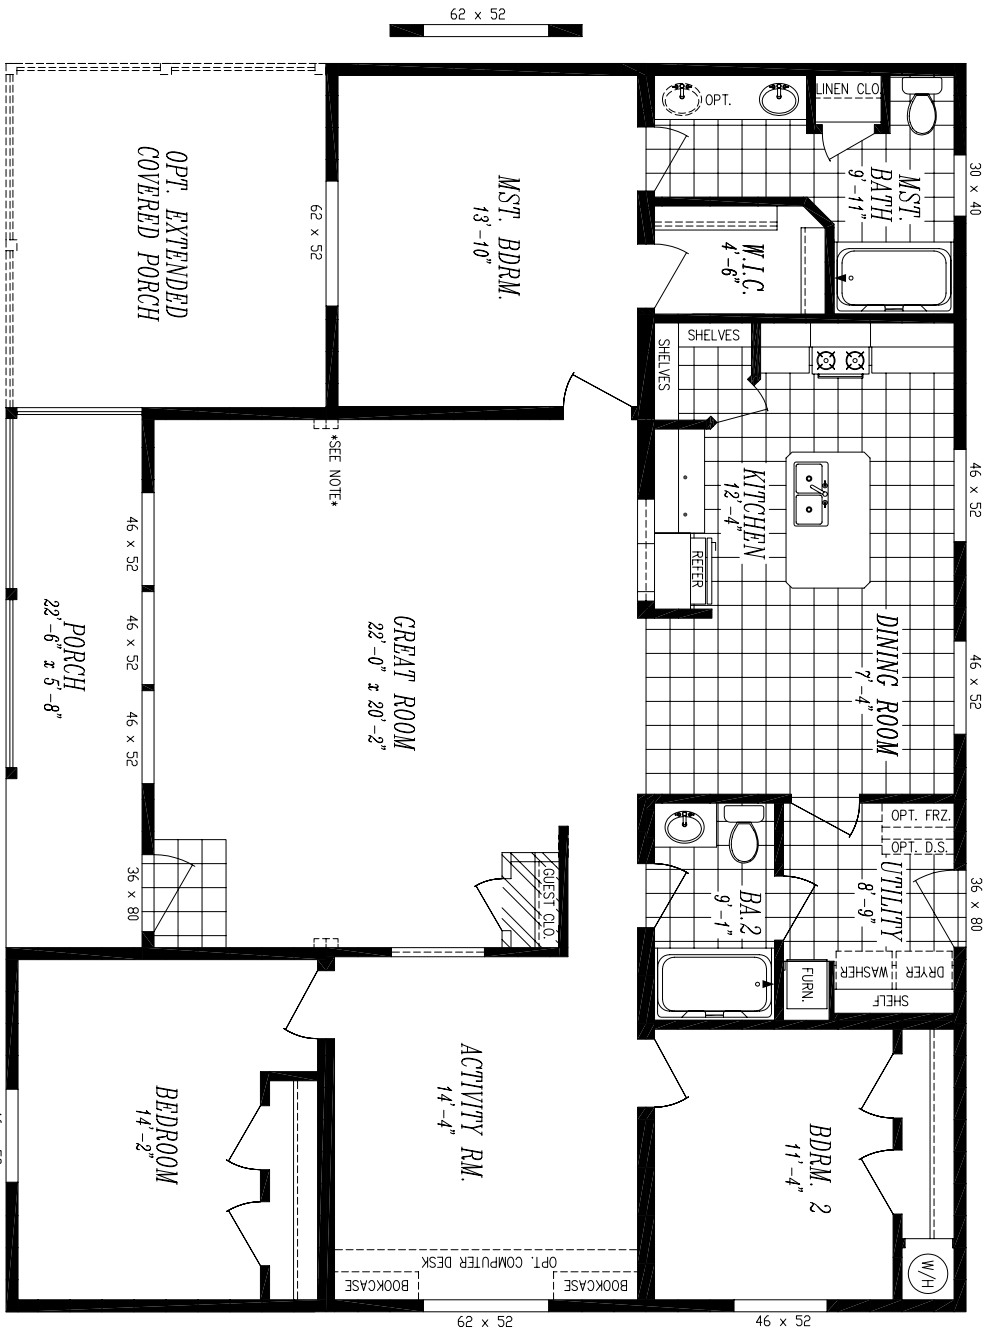

LAKECREST 5228-9501-7
40'-0" x 52'-0"
APPROX. 1761 SQ. FT.

**INFINITY BDRM.
 & ACTIVITY RM.**

**NOTE: HIGHER ROOF LOADS
 REQUIRE COLUMNS TO BE ADDED
 AT MARR. LINE.**