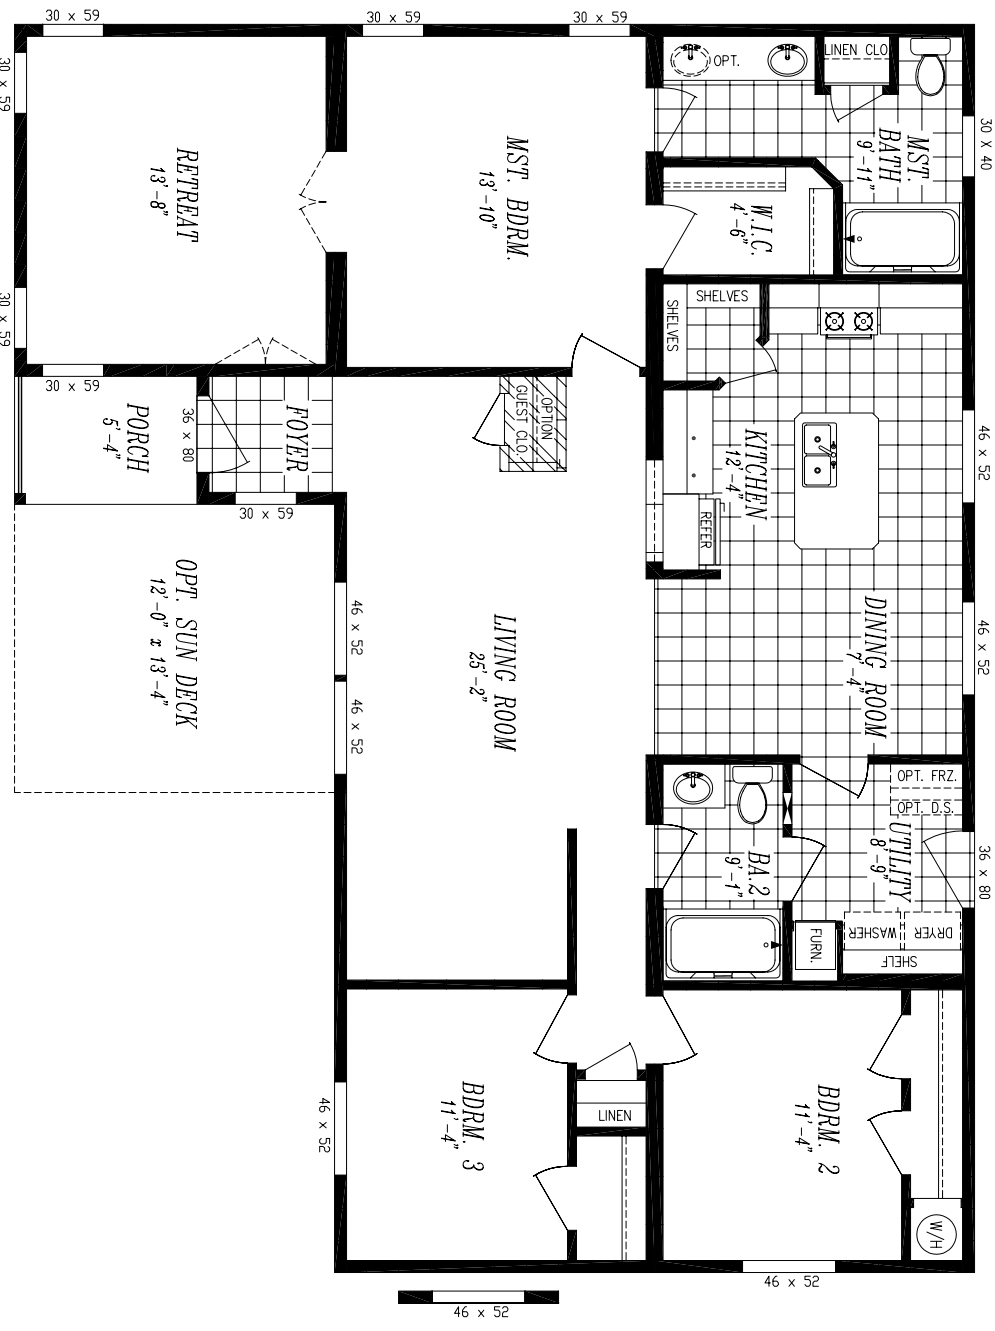

LAKECREST 5228-9501-P
 40'-0" x 52'-0"
 APPROX. 1613 SQ. FT.

INFINITY FDS-1