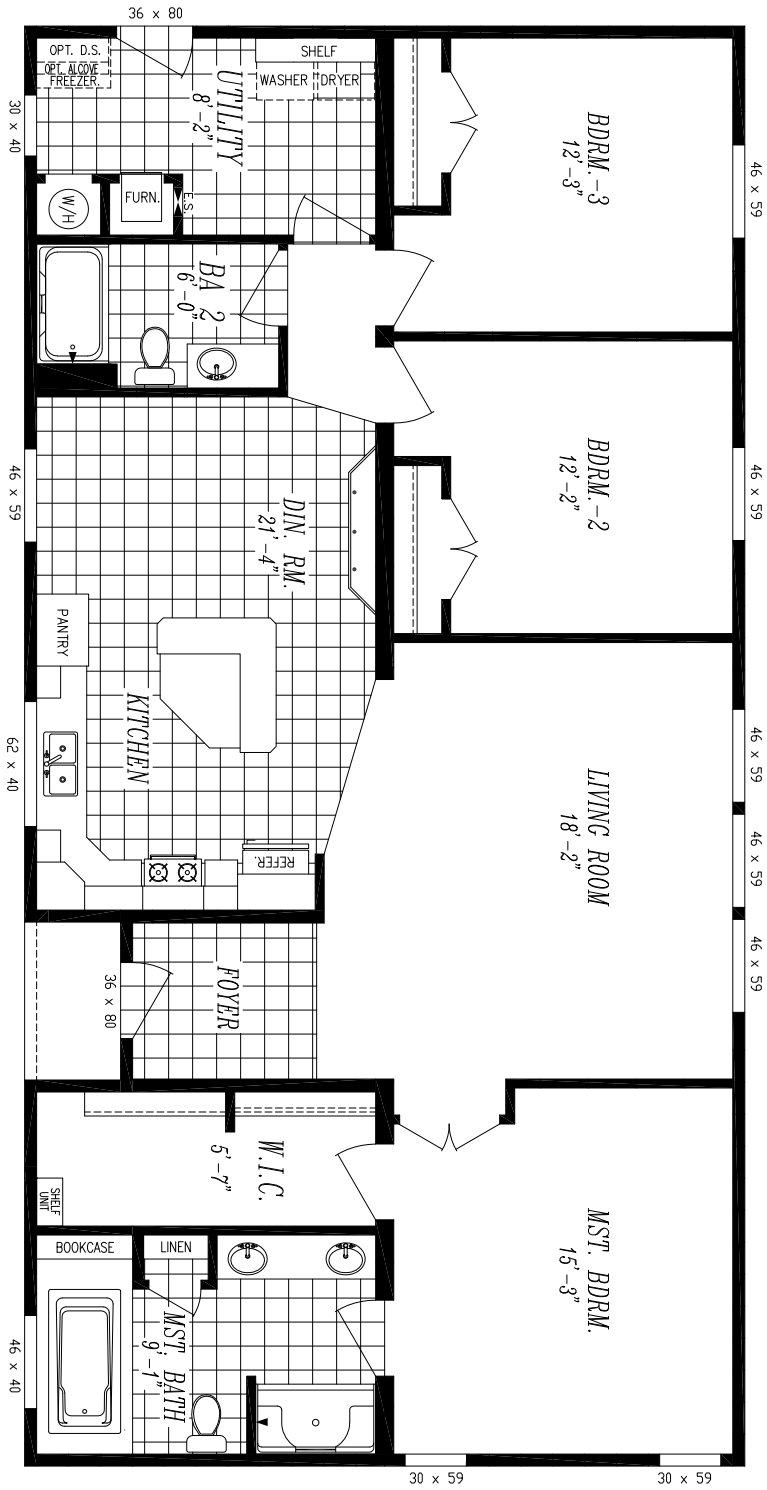

MAJESTIC COLLECTION

"THE JACKSON" 9582-S

30'-0" x 60'-0"

APPROX 1,774 SQ. FT.

OPT. FREEZER REFER COMBO