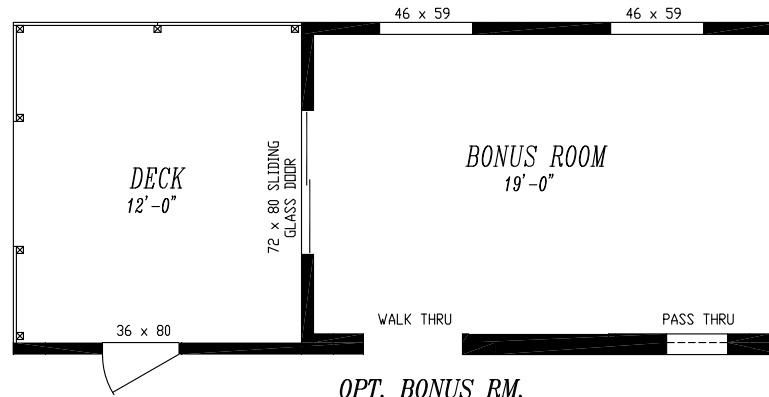

MAJESTIC COLLECTION

"THE MATTERHORN" 9583-S

26'-8" x 64'-0"

APPROX 1,702 SQ. FT.

W/ BONUS ROOM 1,969 SQ. FT.

OPT. BONUS RM.

OPT. ENLARGED WINDOW