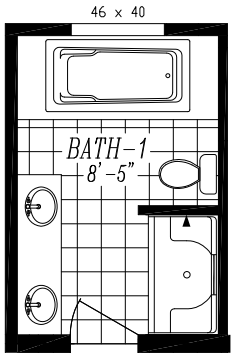

MAJESTIC COLLECTION

"THE ASPEN" 9589-S

26'-8" x 48'-0" APPROX. 1,276 SQ. FT.

OPT. SIDEKICK REFER

DECK TUB OPTION

OPT. DEN