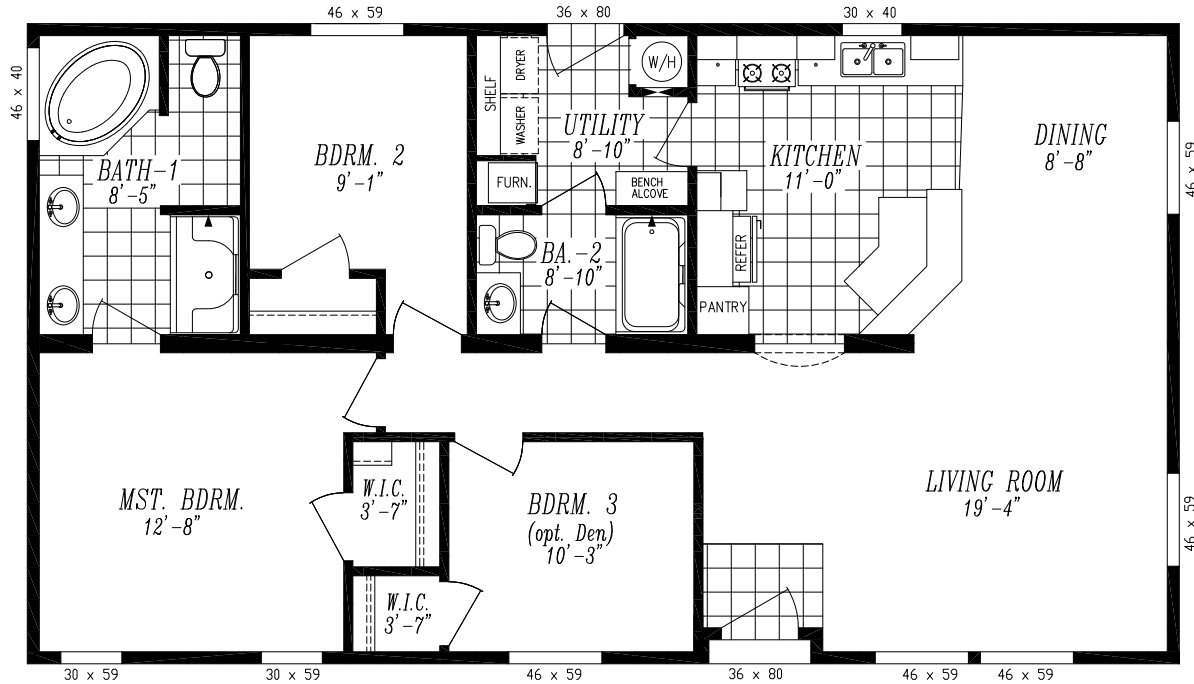

MAJESTIC COLLECTION

"THE ASPEN" 9589-S

26'-8" x 48'-0" APPROX. 1,276 SQ. FT.

OPT. SIDEKICK REFER

DECK TUB OPTION

OPT. DEN