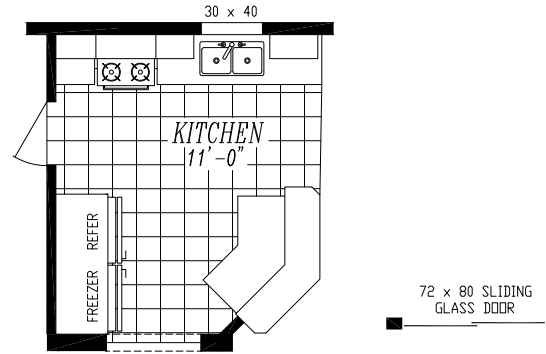

MAJESTIC COLLECTION

"THE ASPEN" 9589-S

26'-8" x 48'-0" APPROX. 1,276 SQ. FT.

OPT. SIDEKICK REFER

DECK TUB OPTION

OPT. DEN