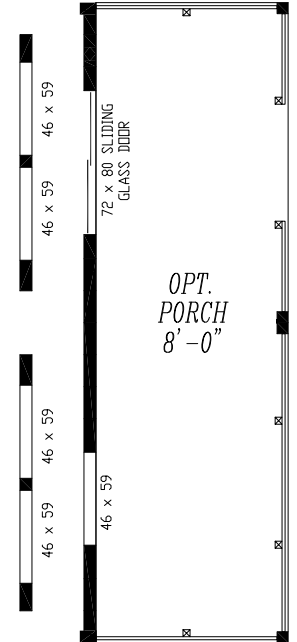

MAJESTIC COLLECTION

"THE ASPEN" 9589-S

26'-8" x 48'-0" APPROX. 1,276 SQ. FT.

OPT. SIDEKICK REFER

DECK TUB OPTION

OPT. DEN