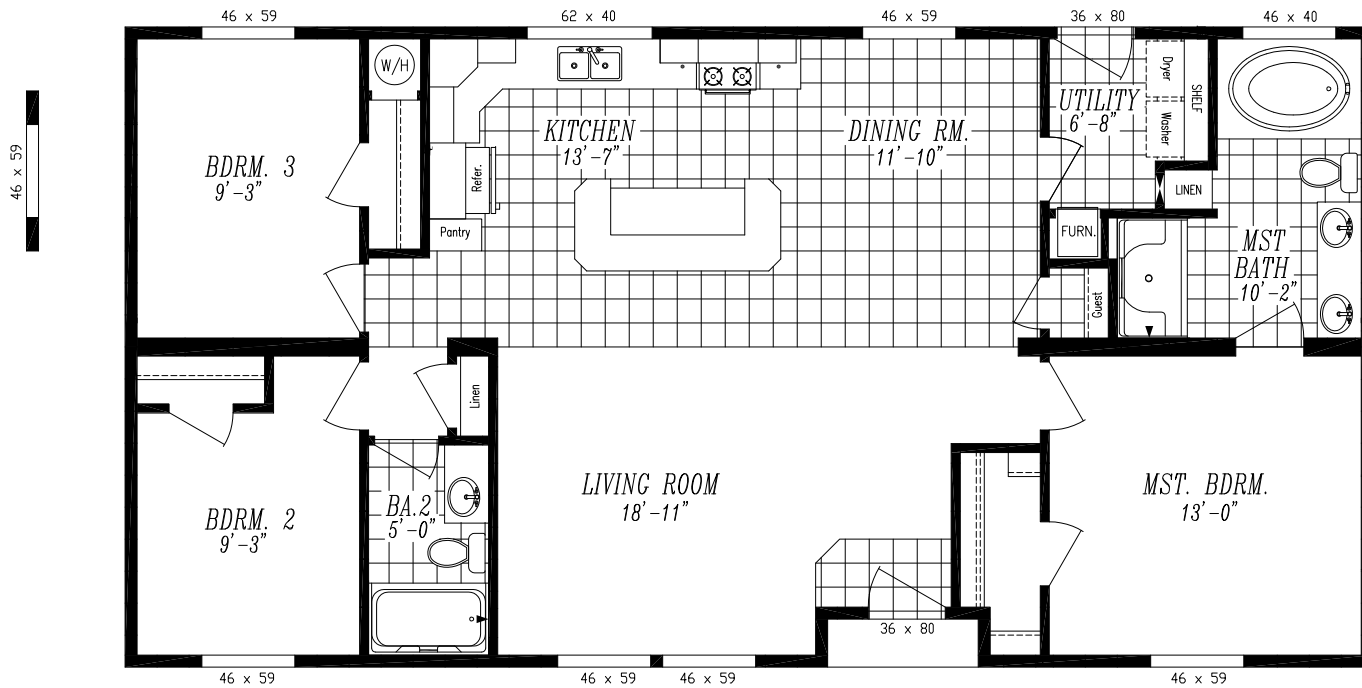

MAJESTIC COLLECTION

"THE BAKER" 9598-S

26'-8" x 52'-0" APPROX. 1,374 SQ. FT.

72 x 80 SLIDING
GLASS DOOR

OPT. MST. BATH & UTILITY

46 x 59