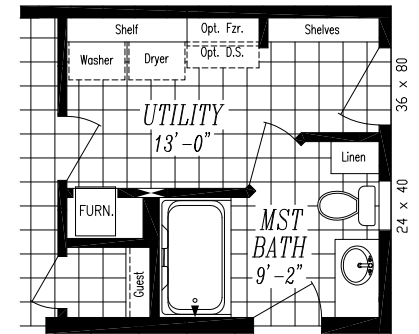

MAJESTIC COLLECTION

"THE BAKER" 9598-S

26'-8" x 52'-0" APPROX. 1,374 SQ. FT.

72 x 80 SLIDING
GLASS DOOR

OPT. MST. BATH & UTILITY

46 x 59