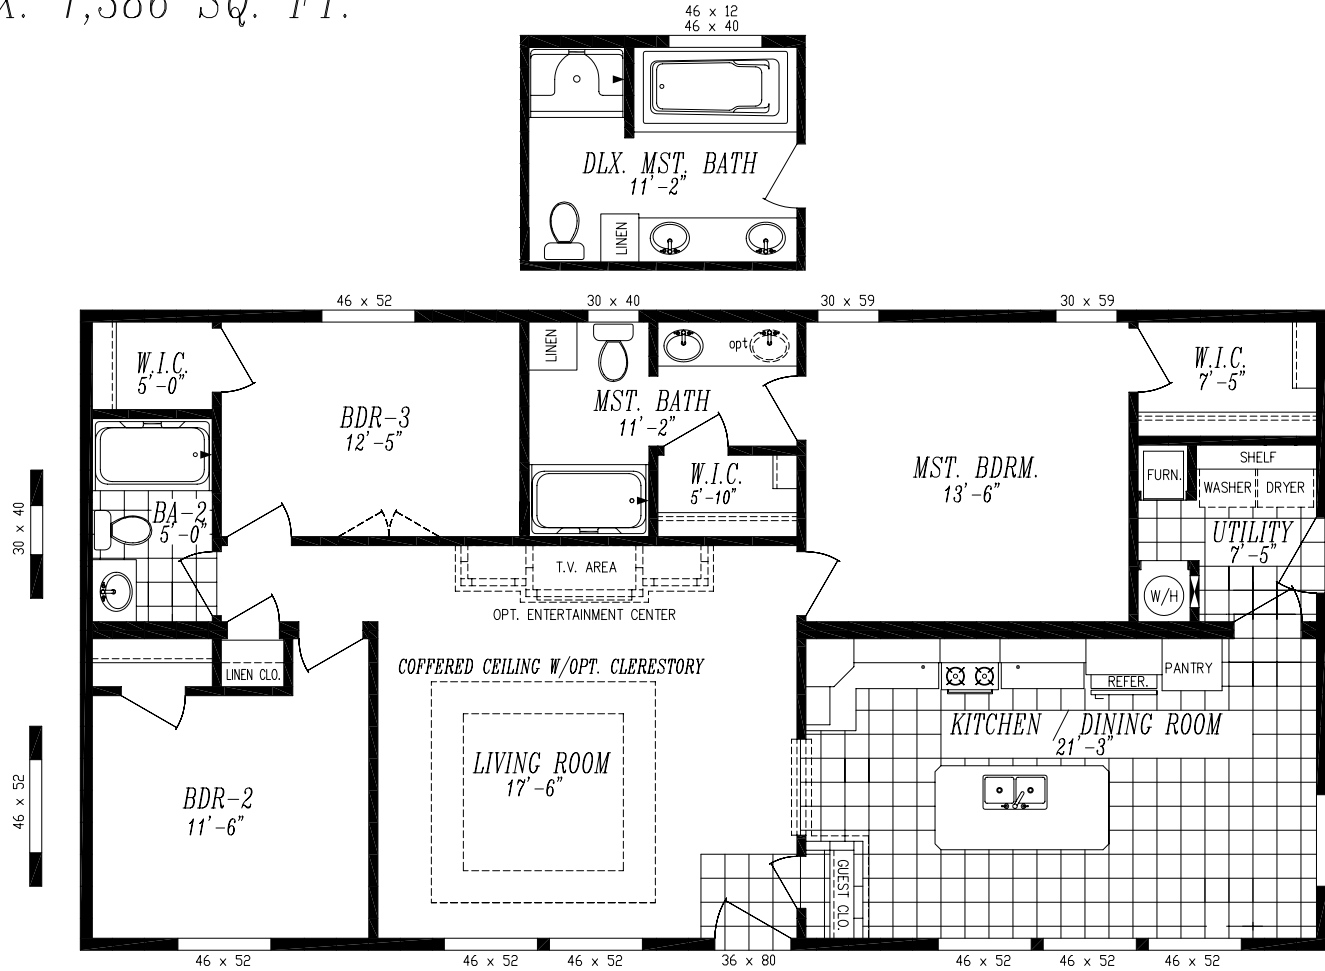

# PACIFICA 5228-8241

26'-8" x 52'-0"

APPROX. 1,386 SQ. FT.

OPT. FAMILY ROOM W/PORCH  
 (ADDS 12'-0" TO HOME)  
 26'-8" x 64'-0"  
 1627 SQ. FT. (W/O PORCH)